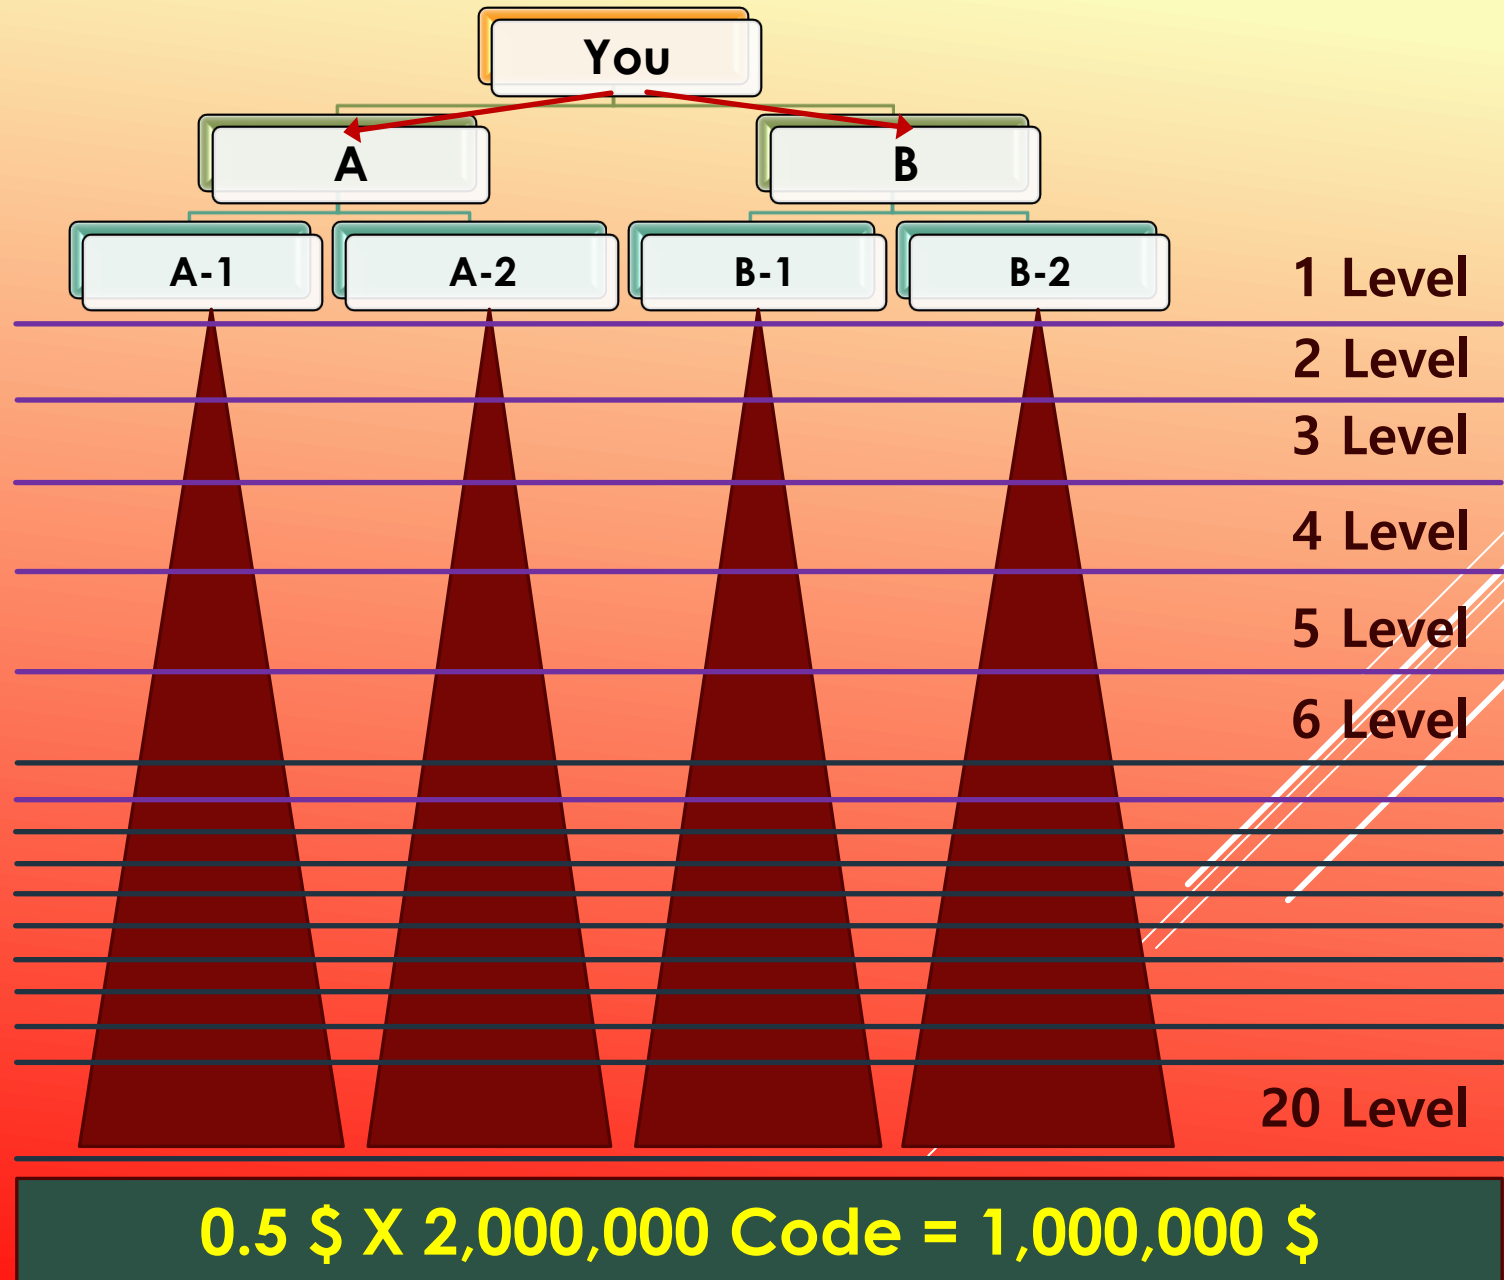

Matching bonus

Matching Bonus:
Le membre que vous recommandez et vous inscrivez en tant que membre reçoit 5 $ d'allocation de parrainage tout en complétant les 20 niveaux sous cet affilié, et vous en recevez 10% (soit 0,5 $) en prime de contrepartie.